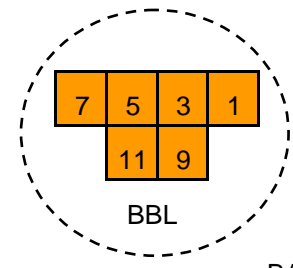

## STAGE

**Wheelchair**

BA	Orchestra 580
BB	
BC	
BD	
BE	Balcony 138
BF	
BG	Total Seating 718
BH	