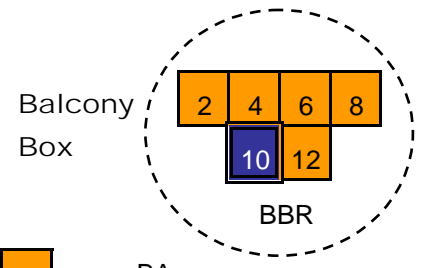

## STAGE

**Wheelchair**

BA	Orchestra 580
BB	
BC	
BD	
BE	Balcony 138
BF	
BG	Total Seating 718
BH	