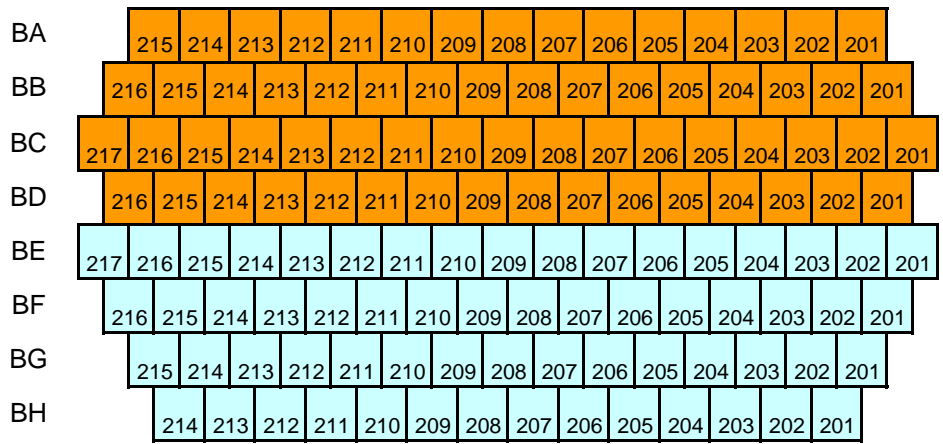

## STAGE

**Wheelchair**

BA	Orchestra 580
BB	
BC	
BD	
BE	Balcony 138
BF	
BG	Total Seating 718
BH	