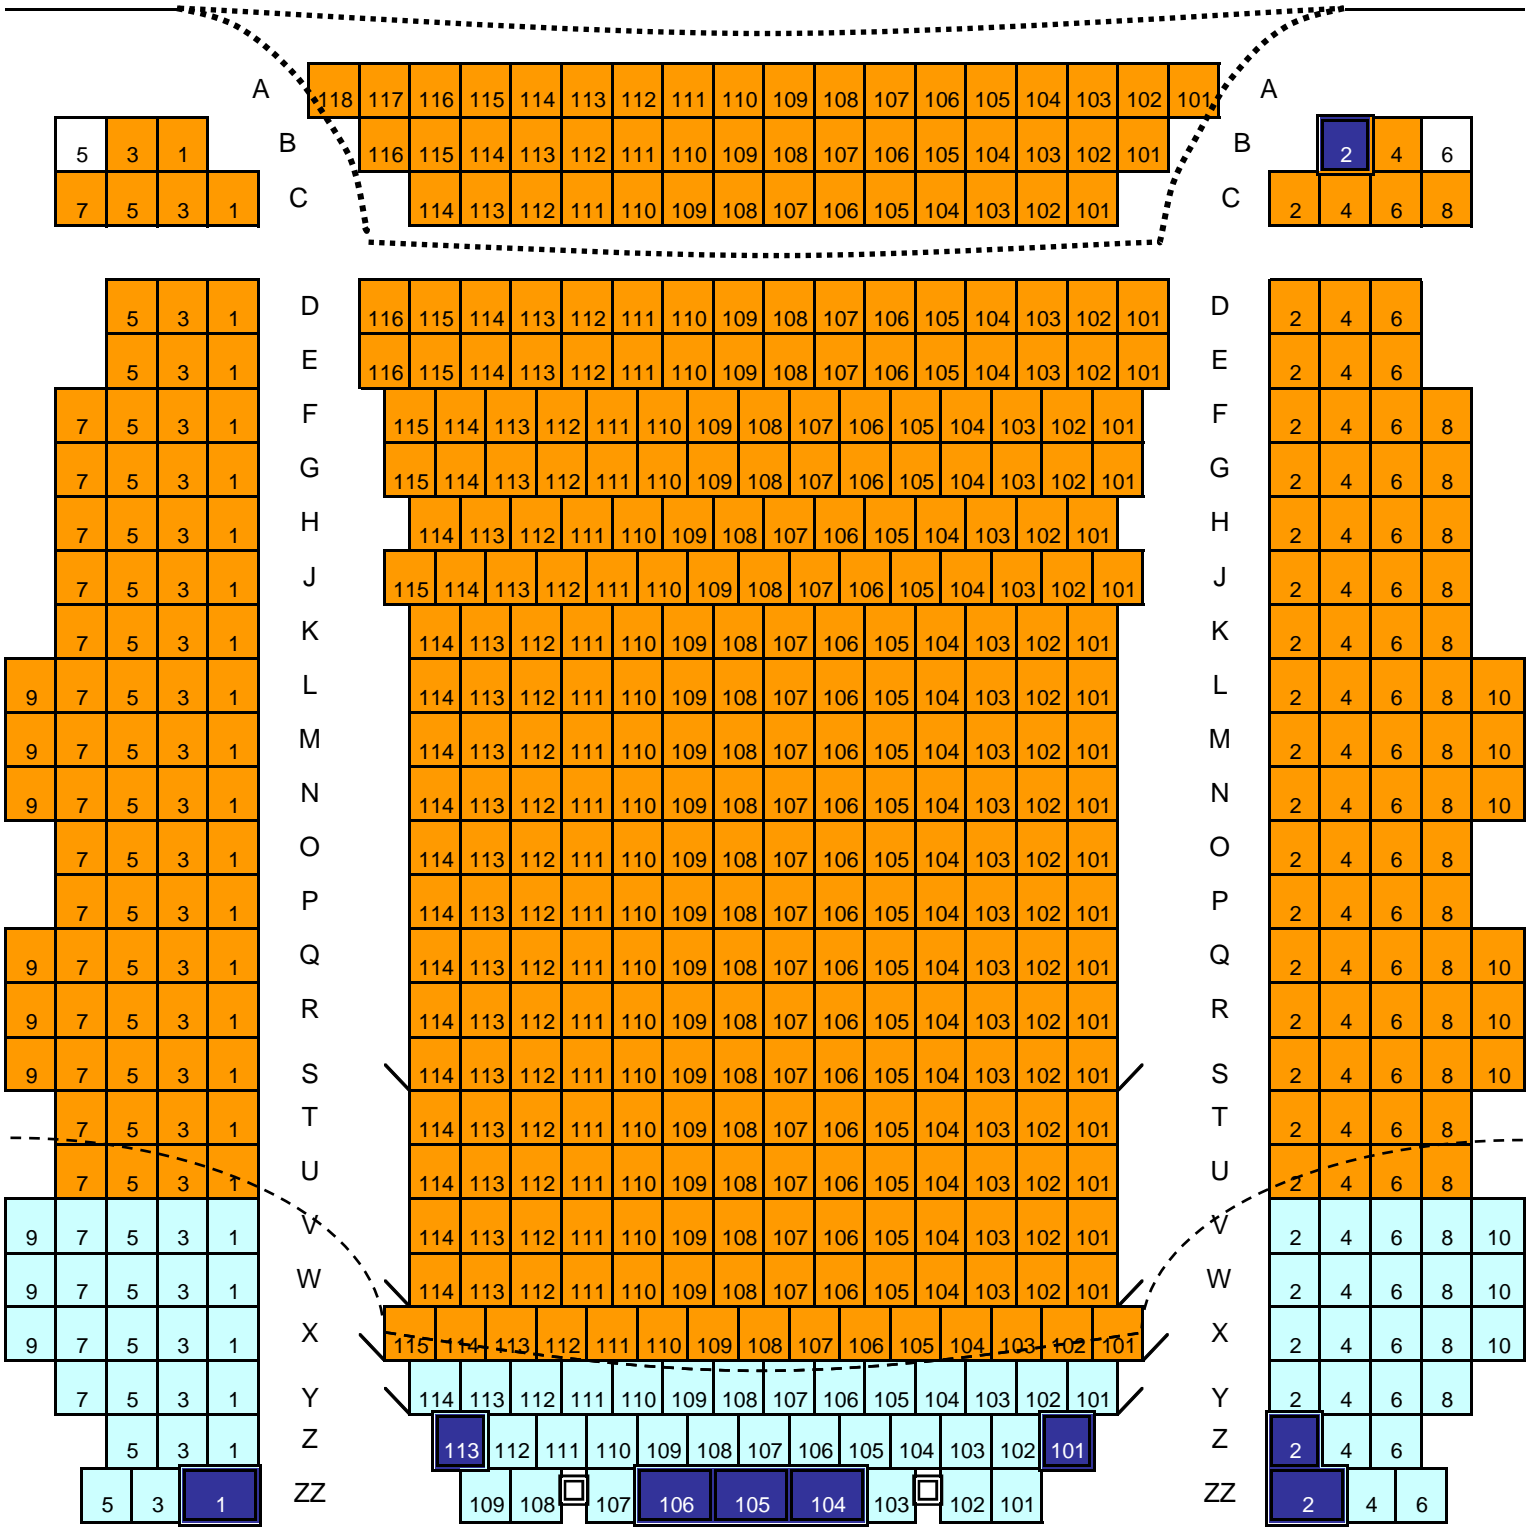

# Sunset Center

## STAGE

**Wheelchair**

BA	Orchestra 580
BB	
BC	
BD	
BE	Balcony 138
BF	
BG	Total Seating 718
BH	